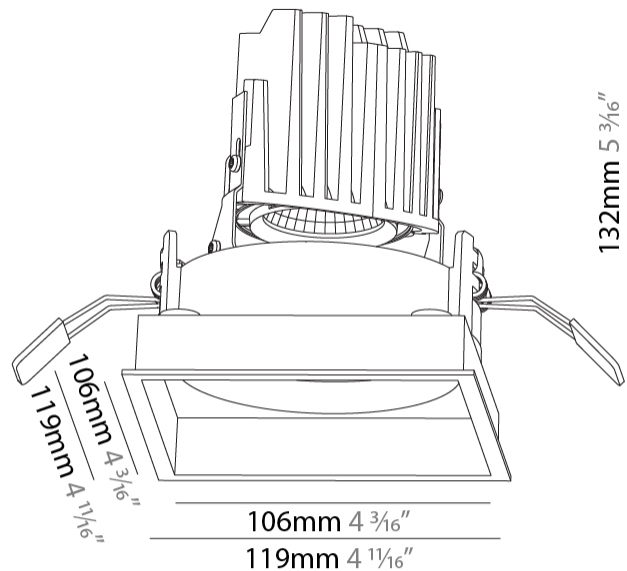

PHYSICAL

Shape: Square
Length (mm): 119
Length (in): 4 ¹¹/₁₆
Width (mm): 119
Width (in): 4 ¹¹/₁₆
Depth (mm): 132
Depth (in): 5 ³/₁₆
Ceiling Thickness (mm): 10 / 12.5 / 15
Ceiling Thickness (in): 3/8 or 1/2 or 9/16
Min. Recessing Depth (mm): 200
Min. Recessing Depth (in): 7 ⁷/₈
Light Distribution: Adjustable / Downlight
Weight (kg): 0.544
Weight (lbs): 1.2
Fixture Finish: SSR / BKV / CWI / CRY / HAB / UFT / ITA / RUA / FTG / MYG / LOD / PUS / FRO / FUP / KIA / POP / BLS / SPG / MEY / GOH / GUM / CHC / COM / ABZ / JAG / OBR / MOS / ROR
Fixture Material: Aluminum Die Cast
Cut-out Measurements: 114mm / 4 1/2" x 114mm / 4 1/2"

ELECTRICAL

Lamp Type: LED (Zhaga Standard)
Input Wattage (W): 13.2 / 16.5
Total Output Wattage (W): 12 / 14
Dimming: Tri-Mode (Non-Dimming and Phase Dimming (120Vac only) and 0-10V Dimming)
Driver Included: No
Driver Location: Recessed Housing
Driver Type: Constant Current - Universal
Driver Class: Class 2
Housing: See components
Input Voltage (V): 120 - 277
Constant Current (MA): 350

LED

Number of LEDs: 1
Color Temperature (°K): 2700 / 3000 / 3500 / 4000
Max. Delivered Lumen (lm): 850 / 950 / 1019 / 1040
Nominal Lumen (lm): 960 / 1070 / 1156 / 1180
CRI: >90 CRI
Lamp Life (hrs): 50000

OPTICAL

Reflector°: 10
Adjustability: Rotational 355°; Tilt 30°

RATINGS AND CERTIFICATIONS

Certified By: Certified for North American Standards
IP rating: IP20