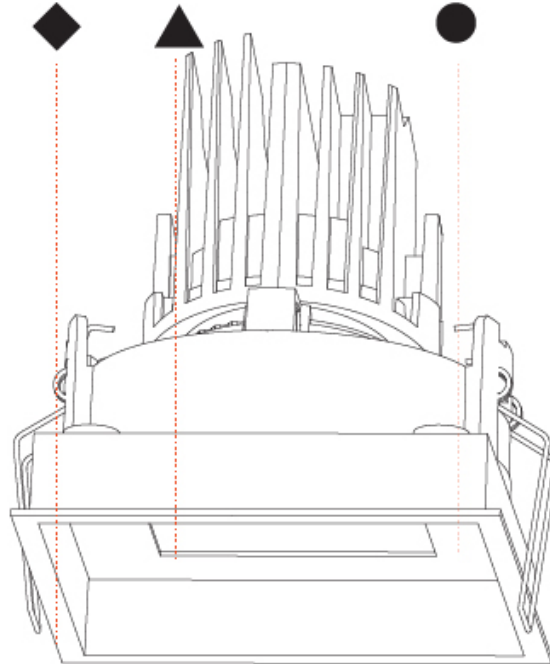

BIONIQ SQUARE ADJUSTABLE COMFORT RECESSED

A35365-

PROJECT _____

TYPE _____

SPECIFIER _____

QUANTITY _____

DATE _____

A